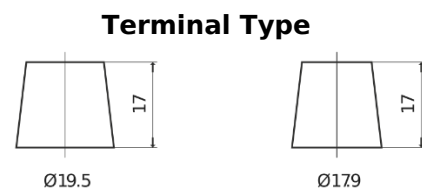

Product overview

Batteries for Trucks, Buses, Construction, Agriculture

StartPRO EG1250

Part number	EG1250
Technology	Flooded
EAN/GTIN	3661024035408
Voltage	12 V
Capacity	125.0 Ah
CCA	760 A
Length	349 mm
Width	175 mm
Height	285 mm
Box size	D03
Polarity	ETN 0
Terminal Type	EN taper post
Hold Down	B0
Weights (subject of variation)	29.50 kg