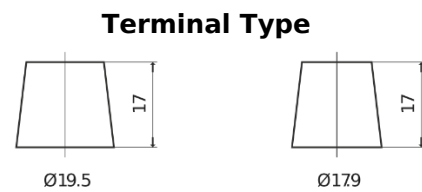

Product overview

Batteries for Marine and Leisure

Equipment GEL ES2400

Part number	ES2400
Technology	GEL
EAN/GTIN	3661024035750
Voltage	12 V
Capacity	210 Ah
Watt hour	2400 Wh
Length	518 mm
Width	274 mm
Height	240 mm
Box size	D06
Polarity	ETN 3
Terminal Type	EN taper post
Hold Down	B0
Weights (subject of variation)	63.50 kg