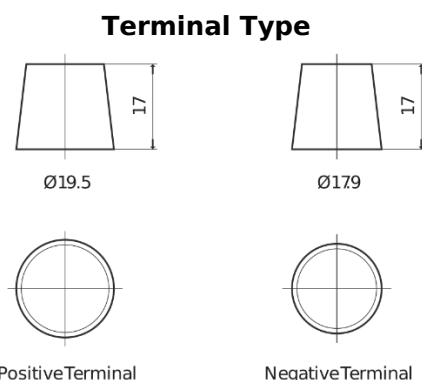

**Product overview**

Batteries for Trucks, Buses, Construction, Agriculture

**Endurance+PRO Gel TD2103T**

Part number	TD2103T
Technology	GEL
EAN/GTIN	3661024057462
Voltage	12 V
Capacity	210 Ah
CCA	800 A
Length	518 mm
Width	274 mm
Height	240 mm
Box size	D06
Polarity	ETN 3
Terminal Type	EN taper post
Hold Down	B0
Weights (subject of variation)	66.00 kg