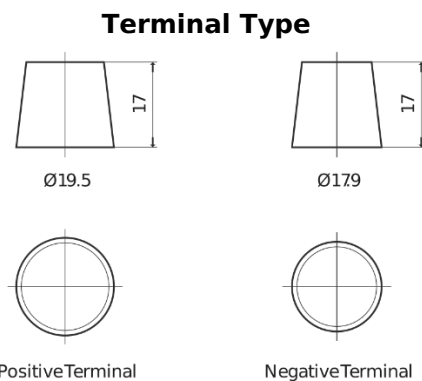

Product overview

Batteries for Trucks, Buses, Construction, Agriculture

Endurance+PRO Gel ED2103T

Part number	ED2103T
Technology	GEL
EAN/GTIN	3661024037624
Voltage	12 V
Capacity	210 Ah
CCA	800 A
Length	518 mm
Width	274 mm
Height	240 mm
Box size	D06
Polarity	ETN 3
Terminal Type	EN taper post
Hold Down	B0
Weights (subject of variation)	66.00 kg