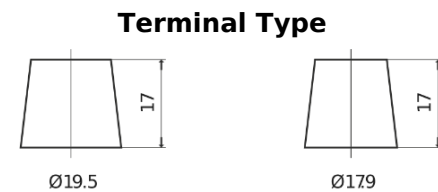

Product overview

Batteries for Trucks, Buses, Construction, Agriculture

StartPRO EG1101

Part number	EG1101
Technology	Flooded
EAN/GTIN	3661024035385
Voltage	12 V
Capacity	110.0 Ah
CCA	750 A
Length	349 mm
Width	175 mm
Height	235 mm
Box size	D02
Polarity	ETN 1
Terminal Type	EN taper post
Hold Down	B0
Weights (subject of variation)	25.40 kg