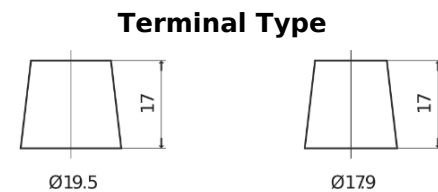

Product overview

Batteries for Trucks, Buses, Construction, Agriculture

PowerPRO EF2353

Part number	EF2353
Technology	Flooded
EAN/GTIN	3661024035323
Voltage	12 V
Capacity	235.0 Ah
CCA	1300 A
Length	518 mm
Width	274 mm
Height	240 mm
Box size	D06
Polarity	ETN 3
Terminal Type	EN taper post
Hold Down	B0
Weights (subject of variation)	56.30 kg