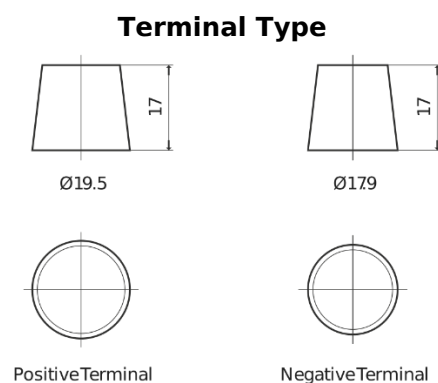

Product overview

Batteries for Trucks, Buses, Construction, Agriculture

PowerPRO EF1453

Part number	EF1453
Technology	Flooded
EAN/GTIN	3661024035309
Voltage	12 V
Capacity	145.0 Ah
CCA	900 A
Length	513 mm
Width	189 mm
Height	223 mm
Box size	D04
Polarity	ETN 3
Terminal Type	EN taper post
Hold Down	B0
Weights (subject of variation)	35.90 kg