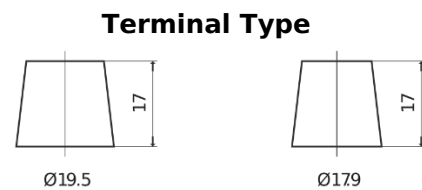

**Product overview**

Batteries for Trucks, Buses, Construction, Agriculture

**PowerPRO Agri&Construction EJ1723**

Part number	EJ1723
Technology	Flooded
EAN/GTIN	3661024036917
Voltage	12 V
Capacity	172 Ah
CCA	1390 A
Length	513 mm
Width	223 mm
Height	223 mm
Box size	D05
Polarity	ETN 3
Terminal Type	EN taper post
Hold Down	B0
Weights (subject of variation)	48.80 kg