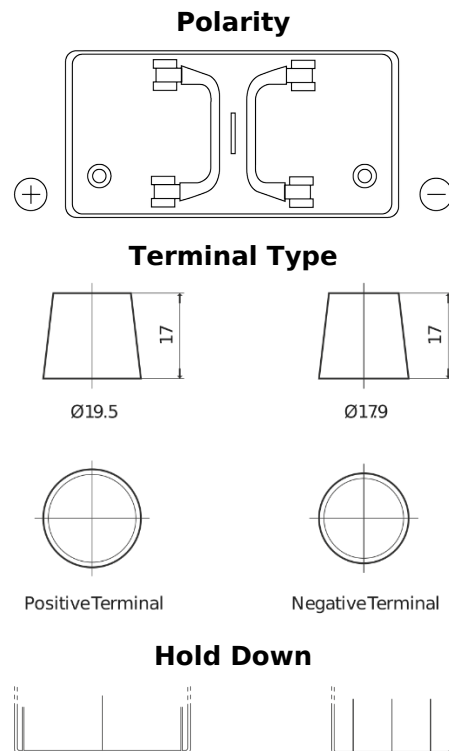

**Product overview**

Batteries for Trucks, Buses, Construction, Agriculture

**PowerPRO EF1251**

Part number	EF1251
Technology	Flooded
EAN/GTIN	3661024037952
Voltage	12 V
Capacity	125.0 Ah
CCA	850 A
Length	349 mm
Width	175 mm
Height	285 mm
Box size	D03
Polarity	ETN 1
Terminal Type	EN taper post
Hold Down	B0
Weights (subject of variation)	31.00 kg