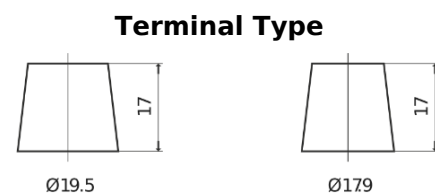

Product overview

Batteries for Trucks, Buses, Construction, Agriculture

StrongPRO EFB+ EE2353

Part number	EE2353
Technology	EFB
EAN/GTIN	3661024036870
Voltage	12 V
Capacity	235.0 Ah
CCA	1200 A
Length	518 mm
Width	274 mm
Height	240 mm
Box size	D06
Polarity	ETN 3
Terminal Type	EN taper post
Hold Down	B0
Weights (subject of variation)	58.20 kg