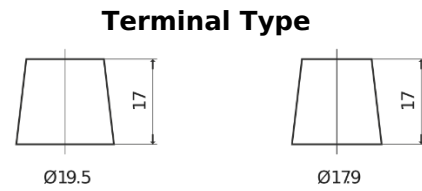

Product overview

Batteries for Trucks, Buses, Construction, Agriculture

PowerPRO CF1853

Part number	CF1853
Technology	Flooded
EAN/GTIN	3661024015318
Voltage	12 V
Capacity	185 Ah
CCA	1150 A
Length	513 mm
Width	223 mm
Height	223 mm
Box size	D05
Polarity	ETN 3
Terminal Type	EN taper post
Hold Down	B0
Weights (subject of variation)	43.90 kg