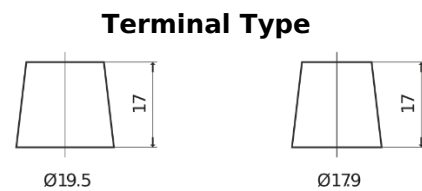

Product overview

Batteries for Trucks, Buses, Construction, Agriculture

Endurance+PRO Gel ED2103

Part number	ED2103
Technology	GEL
EAN/GTIN	3661024037341
Voltage	12 V
Capacity	210.0 Ah
CCA	1030 A
Length	518 mm
Width	274 mm
Height	240 mm
Box size	D06
Polarity	ETN 3
Terminal Type	EN taper post
Hold Down	B0
Weights (subject of variation)	63.50 kg