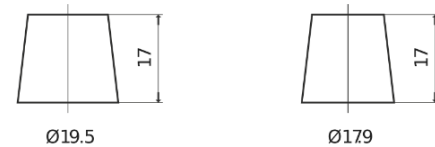

**Product overview**

Batteries for Cars

**Classic EC904**

Part number	EC904
Technology	Flooded
EAN/GTIN	3661024034753
Voltage	12 V
Capacity	90.0 Ah
CCA	680 A
Length	306 mm
Width	173 mm
Height	222 mm
Box size	D31
Polarity	ETN 0
Terminal Type	EN taper post
Hold Down	Korean B1
Weights (subject of variation)	19.90 kg

**Polarity**

**Terminal Type**

Positive Terminal

Negative Terminal

**Hold Down**

Design, features and specifications are subject to change without notice. We disclaim any representation or warranty, express or implied, concerning the data or recommendations, and in no event shall be liable for any loss or damage claimed to have arisen as a result. Some products may not be available in your local market.