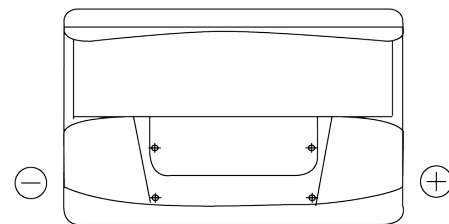

Product overview

Batteries for Cars

Classic EC700

| | |
|--------------------------------|---------------|
| Part number | EC700 |
| Technology | Flooded |
| EAN/GTIN | 3661024034821 |
| Voltage | 12 V |
| Capacity | 70.0 Ah |
| CCA | 640 A |
| Length | 278 mm |
| Width | 175 mm |
| Height | 190 mm |
| Box size | L03 |
| Polarity | ETN 0 |
| Terminal Type | EN taper post |
| Hold Down | B13 |
| Weights (subject of variation) | 16.00 kg |

Polarity

Terminal Type

Positive Terminal

Negative Terminal

Hold Down

Design, features and specifications are subject to change without notice. We disclaim any representation or warranty, express or implied, concerning the data or recommendations, and in no event shall be liable for any loss or damage claimed to have arisen as a result. Some products may not be available in your local market.