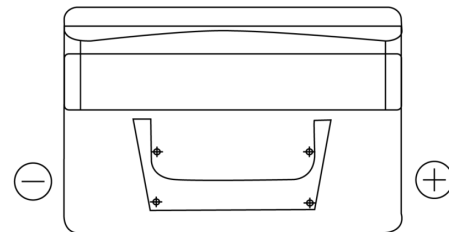

**Product overview**

Batteries for Cars

**Classic EC652**

Part number	EC652
Technology	Flooded
EAN/GTIN	3661024034869
Voltage	12 V
Capacity	65.0 Ah
CCA	540 A
Length	278 mm
Width	175 mm
Height	175 mm
Box size	LB3
Polarity	ETN 0
Terminal Type	EN taper post
Hold Down	B13
Weights (subject of variation)	14.50 kg

**Polarity**

**Terminal Type**

Positive Terminal

Negative Terminal

**Hold Down**

Design, features and specifications are subject to change without notice. We disclaim any representation or warranty, express or implied, concerning the data or recommendations, and in no event shall be liable for any loss or damage claimed to have arisen as a result. Some products may not be available in your local market.