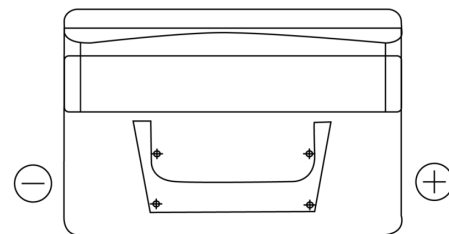

**Product overview**

Batteries for Cars

**Classic EC652**

Part number	EC652
Technology	Flooded
EAN/GTIN	3661024034869
Voltage	12 V
Capacity	65.0 Ah
CCA	540 A
Length	278 mm
Width	175 mm
Height	175 mm
Box size	LB3
Polarity	ETN 0
Terminal Type	EN taper post
Hold Down	B13
Weights (subject of variation)	14.50 kg

**Polarity**

**Terminal Type**

Positive Terminal

Negative Terminal

**Hold Down**

Design, features and specifications are subject to change without notice. We disclaim any representation or warranty, express or implied, concerning the data or recommendations, and in no event shall be liable for any loss or damage claimed to have arisen as a result. Some products may not be available in your local market.