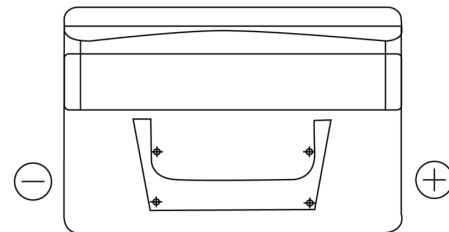

Product overview

Batteries for Cars

Classic EC652

Part number	EC652
Technology	Flooded
EAN/GTIN	3661024034869
Voltage	12 V
Capacity	65.0 Ah
CCA	540 A
Length	278 mm
Width	175 mm
Height	175 mm
Box size	LB3
Polarity	ETN 0
Terminal Type	EN taper post
Hold Down	B13
Weights (subject of variation)	14.50 kg

Polarity

Terminal Type

Positive Terminal

Negative Terminal

Hold Down

Design, features and specifications are subject to change without notice. We disclaim any representation or warranty, express or implied, concerning the data or recommendations, and in no event shall be liable for any loss or damage claimed to have arisen as a result. Some products may not be available in your local market.