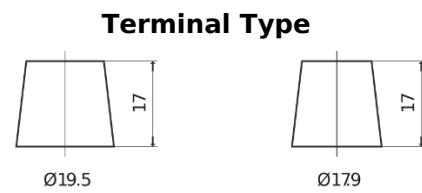

Product overview

Batteries for Marine and Leisure

Dual ER850

Part number	ER850
Technology	Flooded
EAN/GTIN	3661024037440
Voltage	12 V
Capacity	180 Ah
CCA	1000 A
Watt hour	850 Wh
Length	513 mm
Width	223 mm
Height	223 mm
Box size	D05
Polarity	ETN 3
Terminal Type	EN taper post
Hold Down	B0
Weights (subject of variation)	46.10 kg