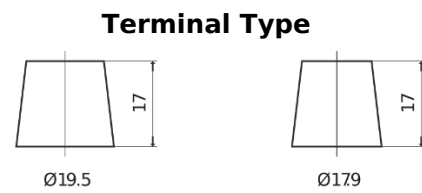

Product overview

Batteries for Trucks, Buses, Construction, Agriculture

EndurancePRO EFB EX1803

Part number	EX1803
Technology	EFB
EAN/GTIN	3661024036696
Voltage	12 V
Capacity	180 Ah
CCA	1000 A
Length	513 mm
Width	223 mm
Height	223 mm
Box size	D05
Polarity	ETN 3
Terminal Type	EN taper post
Hold Down	B0
Weights (subject of variation)	46.10 kg