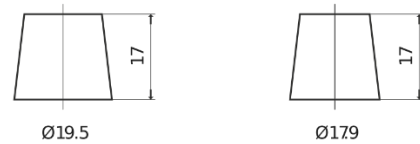

**Product overview**

Batteries for Cars

**Excell EB950**

Part number	EB950
Technology	Flooded
EAN/GTIN	3661024034586
Voltage	12 V
Capacity	95.0 Ah
CCA	800 A
Length	353 mm
Width	175 mm
Height	190 mm
Box size	L05
Polarity	ETN 0
Terminal Type	EN taper post
Hold Down	B13
Weights (subject of variation)	21.60 kg

**Polarity**

**Terminal Type**

Positive Terminal

Negative Terminal

**Hold Down**

Design, features and specifications are subject to change without notice. We disclaim any representation or warranty, express or implied, concerning the data or recommendations, and in no event shall be liable for any loss or damage claimed to have arisen as a result. Some products may not be available in your local market.