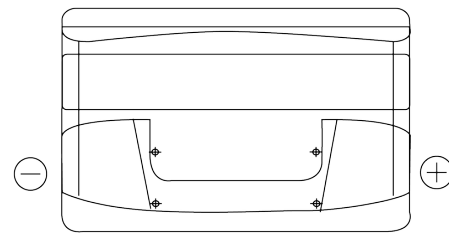

**Product overview**

Batteries for Cars

**Excell EB950**

Part number	EB950
Technology	Flooded
EAN/GTIN	3661024034586
Voltage	12 V
Capacity	95.0 Ah
CCA	800 A
Length	353 mm
Width	175 mm
Height	190 mm
Box size	L05
Polarity	ETN 0
Terminal Type	EN taper post
Hold Down	B13
Weights (subject of variation)	21.60 kg

**Polarity**

**Terminal Type**

Positive Terminal

Negative Terminal

**Hold Down**

Design, features and specifications are subject to change without notice. We disclaim any representation or warranty, express or implied, concerning the data or recommendations, and in no event shall be liable for any loss or damage claimed to have arisen as a result. Some products may not be available in your local market.