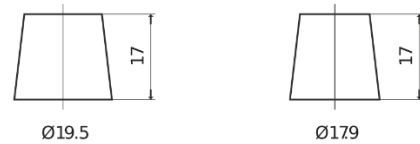

**Product overview**

Batteries for Cars

**Excell EB852**

Part number	EB852
Technology	Flooded
EAN/GTIN	3661024034661
Voltage	12 V
Capacity	85.0 Ah
CCA	760 A
Length	353 mm
Width	175 mm
Height	175 mm
Box size	LB5
Polarity	ETN 0
Terminal Type	EN taper post
Hold Down	B13
Weights (subject of variation)	19.40 kg

**Polarity**

**Terminal Type**

Positive Terminal

Negative Terminal

**Hold Down**

Design, features and specifications are subject to change without notice. We disclaim any representation or warranty, express or implied, concerning the data or recommendations, and in no event shall be liable for any loss or damage claimed to have arisen as a result. Some products may not be available in your local market.