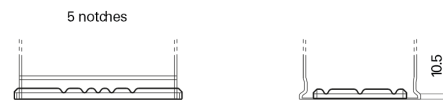

**Product overview**

Batteries for Cars

**Excell EB852**

Part number	EB852
Technology	Flooded
EAN/GTIN	3661024034661
Voltage	12 V
Capacity	85.0 Ah
CCA	760 A
Length	353 mm
Width	175 mm
Height	175 mm
Box size	LB5
Polarity	ETN 0
Terminal Type	EN taper post
Hold Down	B13
Weights (subject of variation)	19.40 kg

**Polarity**

**Terminal Type**

**Hold Down**

Design, features and specifications are subject to change without notice. We disclaim any representation or warranty, express or implied, concerning the data or recommendations, and in no event shall be liable for any loss or damage claimed to have arisen as a result. Some products may not be available in your local market.