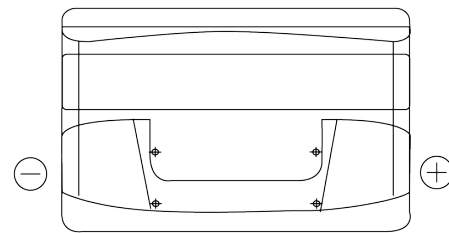

**Product overview**

Batteries for Cars

**Excell EB852**

Part number	EB852
Technology	Flooded
EAN/GTIN	3661024034661
Voltage	12 V
Capacity	85.0 Ah
CCA	760 A
Length	353 mm
Width	175 mm
Height	175 mm
Box size	LB5
Polarity	ETN 0
Terminal Type	EN taper post
Hold Down	B13
Weights (subject of variation)	19.40 kg

**Polarity**

**Terminal Type**

Positive Terminal

Negative Terminal

**Hold Down**

Design, features and specifications are subject to change without notice. We disclaim any representation or warranty, express or implied, concerning the data or recommendations, and in no event shall be liable for any loss or damage claimed to have arisen as a result. Some products may not be available in your local market.