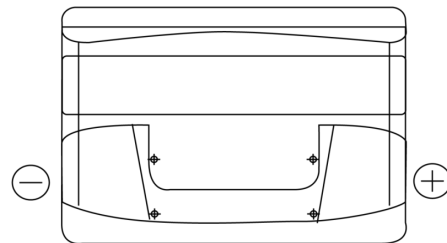

Product overview

Batteries for Cars

Excell EB802

Part number	EB802
Technology	Flooded
EAN/GTIN	3661024034654
Voltage	12 V
Capacity	80.0 Ah
CCA	700 A
Length	315 mm
Width	175 mm
Height	175 mm
Box size	LB4
Polarity	ETN 0
Terminal Type	EN taper post
Hold Down	B13
Weights (subject of variation)	17.80 kg

Polarity

Terminal Type

Positive Terminal

Negative Terminal

Hold Down

Design, features and specifications are subject to change without notice. We disclaim any representation or warranty, express or implied, concerning the data or recommendations, and in no event shall be liable for any loss or damage claimed to have arisen as a result. Some products may not be available in your local market.