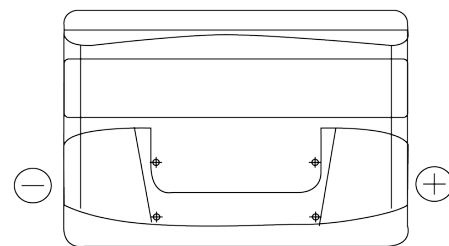

**Product overview**

Batteries for Cars

**Excell EB800**

Part number	EB800
Technology	Flooded
EAN/GTIN	3661024036443
Voltage	12 V
Capacity	80.0 Ah
CCA	640 A
Length	315 mm
Width	175 mm
Height	190 mm
Box size	L04
Polarity	ETN 0
Terminal Type	EN taper post
Hold Down	B13
Weights (subject of variation)	19.00 kg

**Polarity**

**Terminal Type**

Positive Terminal

Negative Terminal

**Hold Down**

Design, features and specifications are subject to change without notice. We disclaim any representation or warranty, express or implied, concerning the data or recommendations, and in no event shall be liable for any loss or damage claimed to have arisen as a result. Some products may not be available in your local market.