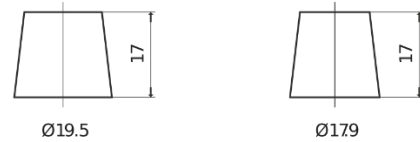

Product overview

Batteries for Cars

Excell EB740

Part number	EB740
Technology	Flooded
EAN/GTIN	3661024034555
Voltage	12 V
Capacity	74.0 Ah
CCA	680 A
Length	278 mm
Width	175 mm
Height	190 mm
Box size	L03
Polarity	ETN 0
Terminal Type	EN taper post
Hold Down	B13
Weights (subject of variation)	16.60 kg

Polarity

Terminal Type

Positive Terminal

Negative Terminal

Hold Down

Design, features and specifications are subject to change without notice. We disclaim any representation or warranty, express or implied, concerning the data or recommendations, and in no event shall be liable for any loss or damage claimed to have arisen as a result. Some products may not be available in your local market.