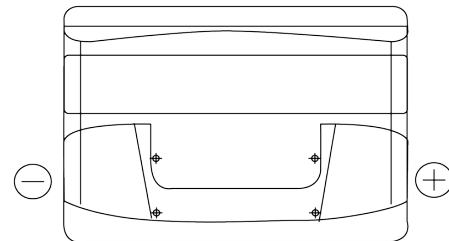

Product overview

Batteries for Cars

Excell EB740

Part number	EB740
Technology	Flooded
EAN/GTIN	3661024034555
Voltage	12 V
Capacity	74.0 Ah
CCA	680 A
Length	278 mm
Width	175 mm
Height	190 mm
Box size	L03
Polarity	ETN 0
Terminal Type	EN taper post
Hold Down	B13
Weights (subject of variation)	16.60 kg

Polarity

Terminal Type

Positive Terminal

Negative Terminal

Hold Down

Design, features and specifications are subject to change without notice. We disclaim any representation or warranty, express or implied, concerning the data or recommendations, and in no event shall be liable for any loss or damage claimed to have arisen as a result. Some products may not be available in your local market.