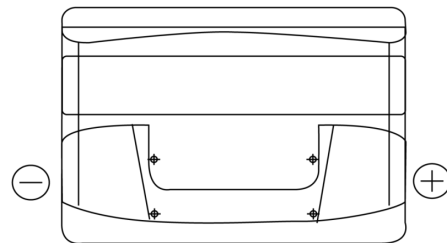

**Product overview**

Batteries for Cars

**Excell EB712**

Part number	EB712
Technology	Flooded
EAN/GTIN	3661024034647
Voltage	12 V
Capacity	71.0 Ah
CCA	670 A
Length	278 mm
Width	175 mm
Height	175 mm
Box size	LB3
Polarity	ETN 0
Terminal Type	EN taper post
Hold Down	B13
Weights (subject of variation)	15.30 kg

**Polarity**

**Terminal Type**

Positive Terminal

Negative Terminal

**Hold Down**

Design, features and specifications are subject to change without notice. We disclaim any representation or warranty, express or implied, concerning the data or recommendations, and in no event shall be liable for any loss or damage claimed to have arisen as a result. Some products may not be available in your local market.