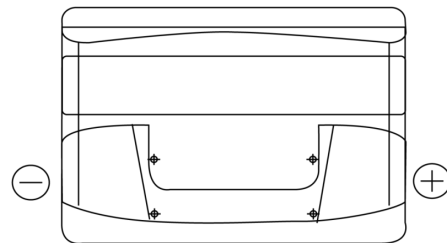

Product overview

Batteries for Cars

Excell EB712

| | |
|--------------------------------|---------------|
| Part number | EB712 |
| Technology | Flooded |
| EAN/GTIN | 3661024034647 |
| Voltage | 12 V |
| Capacity | 71.0 Ah |
| CCA | 670 A |
| Length | 278 mm |
| Width | 175 mm |
| Height | 175 mm |
| Box size | LB3 |
| Polarity | ETN 0 |
| Terminal Type | EN taper post |
| Hold Down | B13 |
| Weights (subject of variation) | 15.30 kg |

Polarity

Terminal Type

Positive Terminal

Negative Terminal

Hold Down

Design, features and specifications are subject to change without notice. We disclaim any representation or warranty, express or implied, concerning the data or recommendations, and in no event shall be liable for any loss or damage claimed to have arisen as a result. Some products may not be available in your local market.