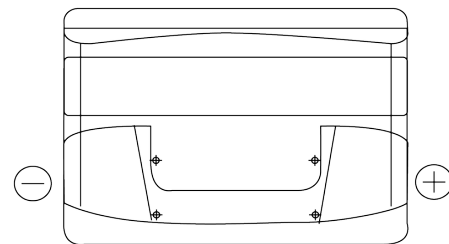

**Product overview**

Batteries for Cars

**Excell EB712**

Part number	EB712
Technology	Flooded
EAN/GTIN	3661024034647
Voltage	12 V
Capacity	71.0 Ah
CCA	670 A
Length	278 mm
Width	175 mm
Height	175 mm
Box size	LB3
Polarity	ETN 0
Terminal Type	EN taper post
Hold Down	B13
Weights (subject of variation)	15.30 kg

**Polarity**

**Terminal Type**

Positive Terminal

Negative Terminal

**Hold Down**

Design, features and specifications are subject to change without notice. We disclaim any representation or warranty, express or implied, concerning the data or recommendations, and in no event shall be liable for any loss or damage claimed to have arisen as a result. Some products may not be available in your local market.