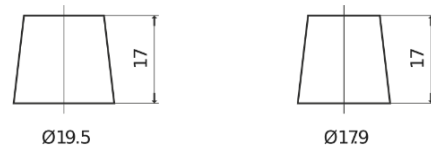

**Product overview**

Batteries for Cars

**Excell EB712**

Part number	EB712
Technology	Flooded
EAN/GTIN	3661024034647
Voltage	12 V
Capacity	71.0 Ah
CCA	670 A
Length	278 mm
Width	175 mm
Height	175 mm
Box size	LB3
Polarity	ETN 0
Terminal Type	EN taper post
Hold Down	B13
Weights (subject of variation)	15.30 kg

**Polarity**

**Terminal Type**

Positive Terminal

Negative Terminal

**Hold Down**

Design, features and specifications are subject to change without notice. We disclaim any representation or warranty, express or implied, concerning the data or recommendations, and in no event shall be liable for any loss or damage claimed to have arisen as a result. Some products may not be available in your local market.