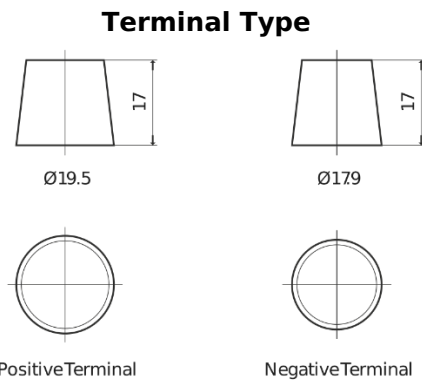

Product overview

Batteries for Cars

Excell EB705

| | |
|--------------------------------|---------------|
| Part number | EB705 |
| Technology | Flooded |
| EAN/GTIN | 3661024034449 |
| Voltage | 12 V |
| Capacity | 70.0 Ah |
| CCA | 540 A |
| Length | 270 mm |
| Width | 173 mm |
| Height | 222 mm |
| Box size | D26 |
| Polarity | ETN 1 |
| Terminal Type | EN taper post |
| Hold Down | Korean B1+B6 |
| Weights (subject of variation) | 16.10 kg |