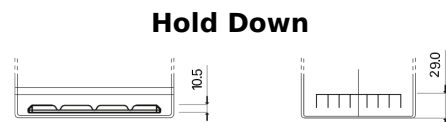

Product overview

Batteries for Cars

Excell EB705

| | |
|--------------------------------|---------------|
| Part number | EB705 |
| Technology | Flooded |
| EAN/GTIN | 3661024034449 |
| Voltage | 12 V |
| Capacity | 70.0 Ah |
| CCA | 540 A |
| Length | 270 mm |
| Width | 173 mm |
| Height | 222 mm |
| Box size | D26 |
| Polarity | ETN 1 |
| Terminal Type | EN taper post |
| Hold Down | Korean B1+B6 |
| Weights (subject of variation) | 16.10 kg |