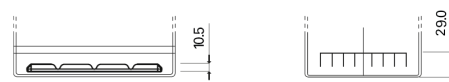

**Product overview**

Batteries for Cars

**Excell EB705**

Part number	EB705
Technology	Flooded
EAN/GTIN	3661024034449
Voltage	12 V
Capacity	70.0 Ah
CCA	540 A
Length	270 mm
Width	173 mm
Height	222 mm
Box size	D26
Polarity	ETN 1
Terminal Type	EN taper post
Hold Down	Korean B1+B6
Weights (subject of variation)	16.10 kg

**Polarity**

**Terminal Type**

**Hold Down**

Design, features and specifications are subject to change without notice. We disclaim any representation or warranty, express or implied, concerning the data or recommendations, and in no event shall be liable for any loss or damage claimed to have arisen as a result. Some products may not be available in your local market.