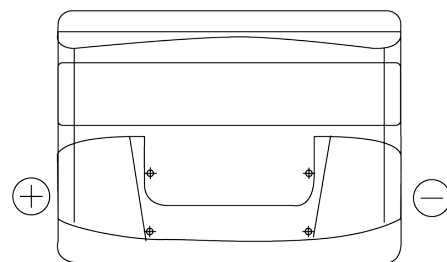

**Product overview**

Batteries for Cars

**Excell EB621**

Part number	EB621
Technology	Flooded
EAN/GTIN	3661024034548
Voltage	12 V
Capacity	62.0 Ah
CCA	540 A
Length	242 mm
Width	175 mm
Height	190 mm
Box size	L02
Polarity	ETN 1
Terminal Type	EN taper post
Hold Down	B13
Weights (subject of variation)	14.20 kg

**Polarity**

**Terminal Type**

Positive Terminal

Negative Terminal

**Hold Down**

Design, features and specifications are subject to change without notice. We disclaim any representation or warranty, express or implied, concerning the data or recommendations, and in no event shall be liable for any loss or damage claimed to have arisen as a result. Some products may not be available in your local market.