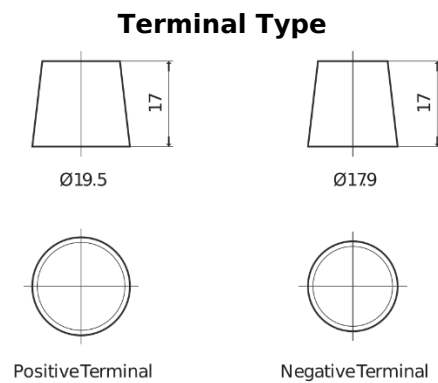

Product overview

Batteries for Marine and Leisure

Dual AGM EP1500

Part number	EP1500
Technology	AGM
EAN/GTIN	3661024035941
Voltage	12 V
Capacity	180 Ah
CCA	900 A
Watt hour	1500 Wh
Length	513 mm
Width	223 mm
Height	223 mm
Box size	D05
Polarity	ETN 3
Terminal Type	EN taper post
Hold Down	B0
Weights (subject of variation)	50.00 kg