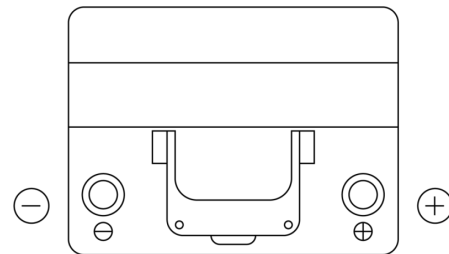

**Product overview**

Batteries for Cars

**Excell EB604**

|                                |               |
|--------------------------------|---------------|
| Part number                    | EB604         |
| Technology                     | Flooded       |
| EAN/GTIN                       | 3661024034418 |
| Voltage                        | 12 V          |
| Capacity                       | 60.0 Ah       |
| CCA                            | 480 A         |
| Length                         | 230 mm        |
| Width                          | 173 mm        |
| Height                         | 222 mm        |
| Box size                       | D23           |
| Polarity                       | ETN 0         |
| Terminal Type                  | EN taper post |
| Hold Down                      | Korean B1     |
| Weights (subject of variation) | 14.60 kg      |

**Polarity**

**Terminal Type**

**Hold Down**

Design, features and specifications are subject to change without notice. We disclaim any representation or warranty, express or implied, concerning the data or recommendations, and in no event shall be liable for any loss or damage claimed to have arisen as a result. Some products may not be available in your local market.