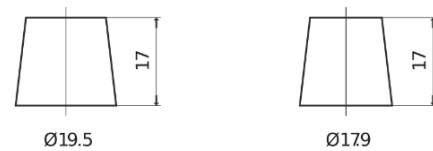

Terminal Type