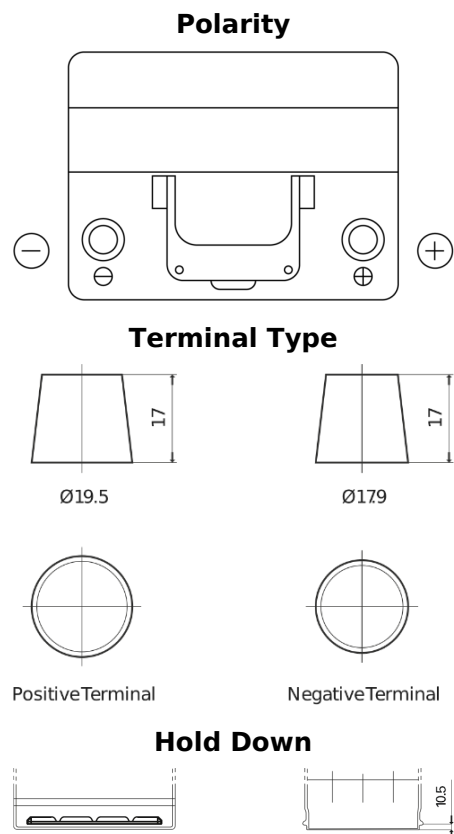

**Product overview**

Batteries for Cars

**Excell EB604**

Part number	EB604
Technology	Flooded
EAN/GTIN	3661024034418
Voltage	12 V
Capacity	60.0 Ah
CCA	480 A
Length	230 mm
Width	173 mm
Height	222 mm
Box size	D23
Polarity	ETN 0
Terminal Type	EN taper post
Hold Down	Korean B1
Weights (subject of variation)	14.60 kg