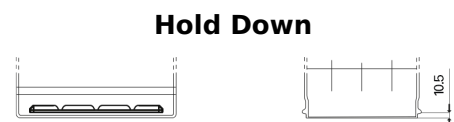

**Product overview**

Batteries for Cars

**Excell EB604**

Part number	EB604
Technology	Flooded
EAN/GTIN	3661024034418
Voltage	12 V
Capacity	60.0 Ah
CCA	480 A
Length	230 mm
Width	173 mm
Height	222 mm
Box size	D23
Polarity	ETN 0
Terminal Type	EN taper post
Hold Down	Korean B1
Weights (subject of variation)	14.60 kg