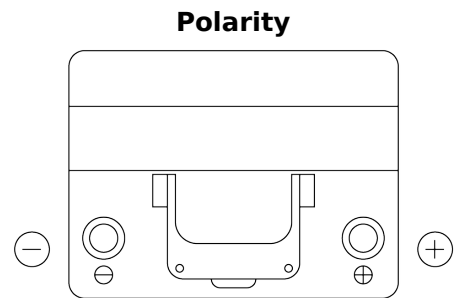

**Product overview**

Batteries for Cars

**Excell EB604**

Part number	EB604
Technology	Flooded
EAN/GTIN	3661024034418
Voltage	12 V
Capacity	60.0 Ah
CCA	480 A
Length	230 mm
Width	173 mm
Height	222 mm
Box size	D23
Polarity	ETN 0
Terminal Type	EN taper post
Hold Down	Korean B1
Weights (subject of variation)	14.60 kg