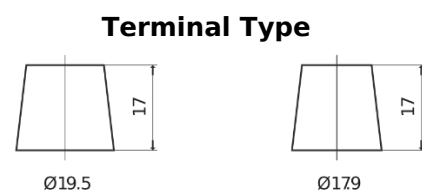

Product overview

Batteries for Trucks, Buses, Construction, Agriculture

PowerPRO Agri&Construction EJ1523

Part number	EJ1523
Technology	Flooded
EAN/GTIN	3661024036900
Voltage	12 V
Capacity	152 Ah
CCA	1130 A
Length	513 mm
Width	189 mm
Height	223 mm
Box size	D04
Polarity	ETN 3
Terminal Type	EN taper post
Hold Down	B0
Weights (subject of variation)	40.30 kg