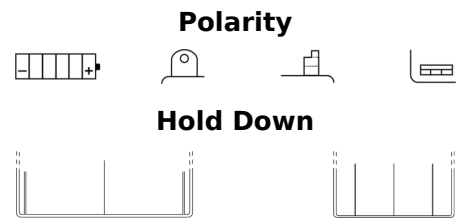

**Product overview**

Batteries for Motorcycles, ATVs, Snowmobiles, Garden

**Conventional EB5L-B**

Part number	EB5L-B
Technology	Flooded
EAN/GTIN	3661024033138
Voltage	12 V
Capacity	5.0 Ah
CCA	65 A
Length	120 mm
Width	60 mm
Height	130 mm
Box size	C38
Polarity	ETN 0
Terminal Type	M06
Hold Down	B0
Weights (subject of variation)	2.00 kg