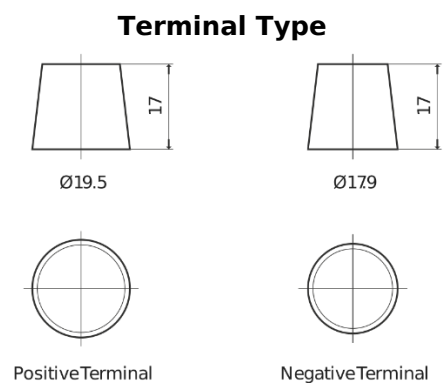

Product overview

Batteries for Trucks, Buses, Construction, Agriculture

PowerPRO Agri&Construction EJ1523

Part number	EJ1523
Technology	Flooded
EAN/GTIN	3661024036900
Voltage	12 V
Capacity	152 Ah
CCA	1130 A
Length	513 mm
Width	189 mm
Height	223 mm
Box size	D04
Polarity	ETN 3
Terminal Type	EN taper post
Hold Down	B0
Weights (subject of variation)	40.30 kg