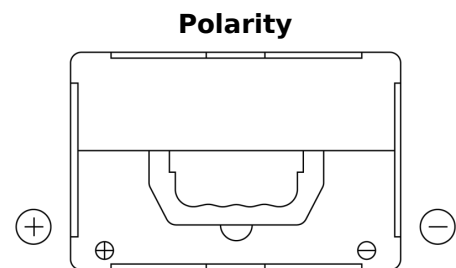

Product overview

Batteries for Cars

Excell EB558

| | |
|--------------------------------|--------------------------|
| Part number | EB558 |
| Technology | Flooded |
| EAN/GTIN | 3661024037419 |
| Voltage | 12 V |
| Capacity | 55.0 Ah |
| CCA | 620 A |
| Length | 230 mm |
| Width | 180 mm |
| Height | 186 mm |
| Box size | G75 |
| Polarity | ETN 1 |
| Terminal Type | SAE S 3/8" side Terminal |
| Hold Down | B7 |
| Weights (subject of variation) | 14.20 kg |