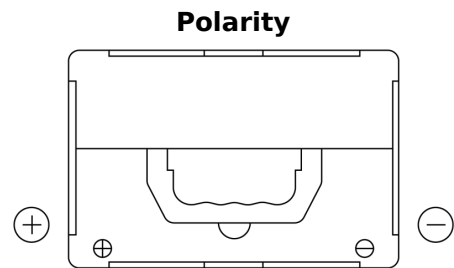

**Product overview**

Batteries for Cars

**Excell EB558**

Part number	EB558
Technology	Flooded
EAN/GTIN	3661024037419
Voltage	12 V
Capacity	55.0 Ah
CCA	620 A
Length	230 mm
Width	180 mm
Height	186 mm
Box size	G75
Polarity	ETN 1
Terminal Type	SAE S 3/8" side Terminal
Hold Down	B7
Weights (subject of variation)	14.20 kg