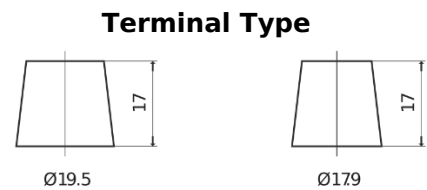

Product overview

Batteries for Trucks, Buses, Construction, Agriculture

PowerPRO EF1453

Part number	EF1453
Technology	Flooded
EAN/GTIN	3661024035309
Voltage	12 V
Capacity	145 Ah
CCA	900 A
Length	513 mm
Width	189 mm
Height	223 mm
Box size	D04
Polarity	ETN 3
Terminal Type	EN taper post
Hold Down	B0
Weights (subject of variation)	35.90 kg