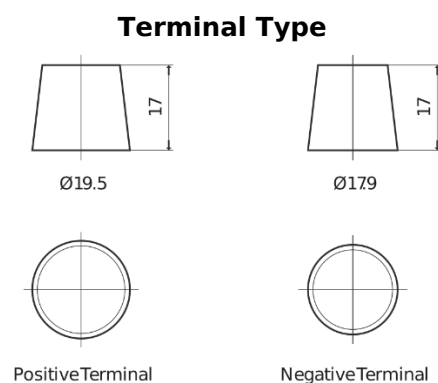

Product overview

Batteries for Trucks, Buses, Construction, Agriculture

PowerPRO EF1453

Part number	EF1453
Technology	Flooded
EAN/GTIN	3661024035309
Voltage	12 V
Capacity	145 Ah
CCA	900 A
Length	513 mm
Width	189 mm
Height	223 mm
Box size	D04
Polarity	ETN 3
Terminal Type	EN taper post
Hold Down	B0
Weights (subject of variation)	35.90 kg