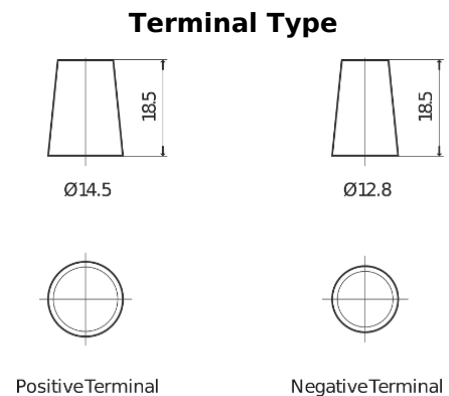

Product overview

Batteries for Cars

Excell EB357

Part number	EB357
Technology	Flooded
EAN/GTIN	3661024034340
Voltage	12 V
Capacity	35.0 Ah
CCA	240 A
Length	187 mm
Width	127 mm
Height	220 mm
Box size	B19
Polarity	ETN 1
Terminal Type	JIS taper post
Hold Down	B0
Weights (subject of variation)	8.90 kg