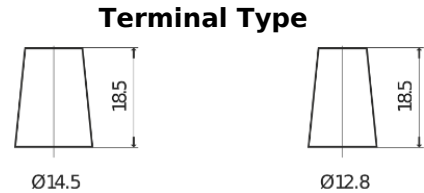

**Product overview**

Batteries for Cars

**Excell EB356**

Part number	EB356
Technology	Flooded
EAN/GTIN	3661024034333
Voltage	12 V
Capacity	35.0 Ah
CCA	240 A
Length	187 mm
Width	127 mm
Height	220 mm
Box size	B19
Polarity	ETN 0
Terminal Type	JIS taper post
Hold Down	B0
Weights (subject of variation)	8.90 kg