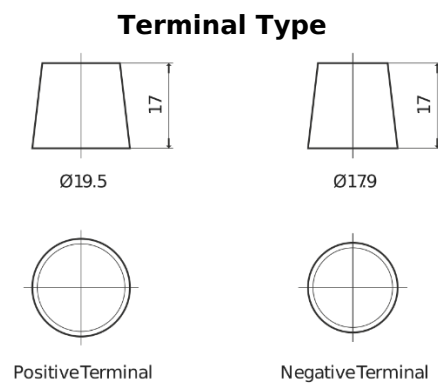

Product overview

Batteries for Trucks, Buses, Construction, Agriculture

StartPRO EG1403

Part number	EG1403
Technology	Flooded
EAN/GTIN	3661024035422
Voltage	12 V
Capacity	140 Ah
CCA	800 A
Length	513 mm
Width	189 mm
Height	223 mm
Box size	D04
Polarity	ETN 3
Terminal Type	EN taper post
Hold Down	B0
Weights (subject of variation)	34.10 kg