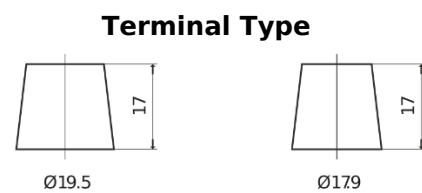

Product overview

Batteries for Trucks, Buses, Construction, Agriculture

StartPRO EG1403

Part number	EG1403
Technology	Flooded
EAN/GTIN	3661024035422
Voltage	12 V
Capacity	140 Ah
CCA	800 A
Length	513 mm
Width	189 mm
Height	223 mm
Box size	D04
Polarity	ETN 3
Terminal Type	EN taper post
Hold Down	B0
Weights (subject of variation)	34.10 kg