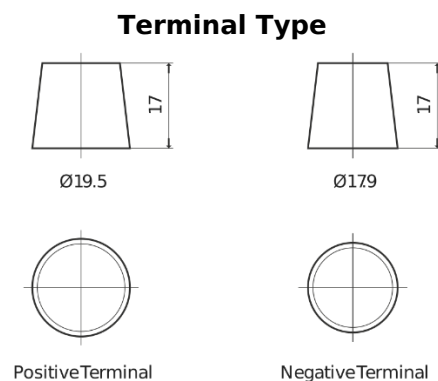

Product overview

Batteries for Marine and Leisure

Equipment GEL ES1350

Part number	ES1350
Technology	GEL
EAN/GTIN	3661024035774
Voltage	12 V
Capacity	120 Ah
Watt hour	1350 Wh
Length	513 mm
Width	189 mm
Height	223 mm
Box size	D04
Polarity	ETN 3
Terminal Type	EN taper post
Hold Down	B0
Weights (subject of variation)	40.00 kg