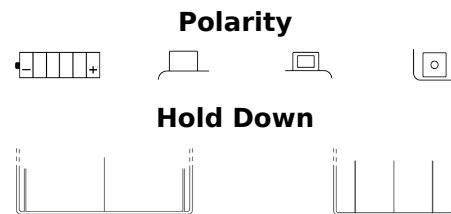

Product overview

Batteries for Motorcycles, ATVs, Snowmobiles, Garden

Conventional EB14L-A2

Part number	EB14L-A2
Technology	Flooded
EAN/GTIN	3661024033398
Voltage	12 V
Capacity	14.0 Ah
CCA	145 A
Length	135 mm
Width	90 mm
Height	165 mm
Box size	C49
Polarity	ETN 0
Terminal Type	M08
Hold Down	B0
Weights (subject of variation)	4.60 kg