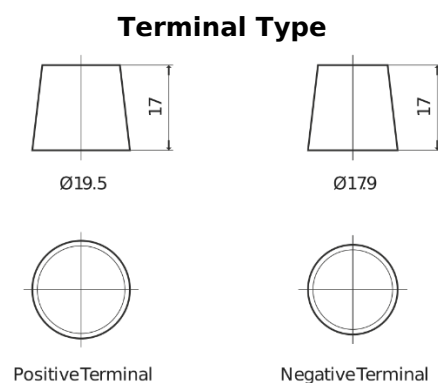

Product overview

Batteries for Marine and Leisure

Dual AGM EP1200

Part number	EP1200
Technology	AGM
EAN/GTIN	3661024035958
Voltage	12 V
Capacity	140 Ah
CCA	700 A
Watt hour	1200 Wh
Length	513 mm
Width	189 mm
Height	223 mm
Box size	D04
Polarity	ETN 3
Terminal Type	EN taper post
Hold Down	B0
Weights (subject of variation)	40.50 kg