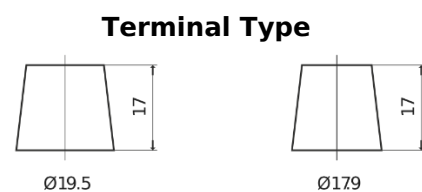

Product overview

Batteries for Trucks, Buses, Construction, Agriculture

StartPRO EG1203

Part number	EG1203
Technology	Flooded
EAN/GTIN	3661024036993
Voltage	12 V
Capacity	120 Ah
CCA	680 A
Length	513 mm
Width	189 mm
Height	223 mm
Box size	D04
Polarity	ETN 3
Terminal Type	EN taper post
Hold Down	B0
Weights (subject of variation)	32.50 kg