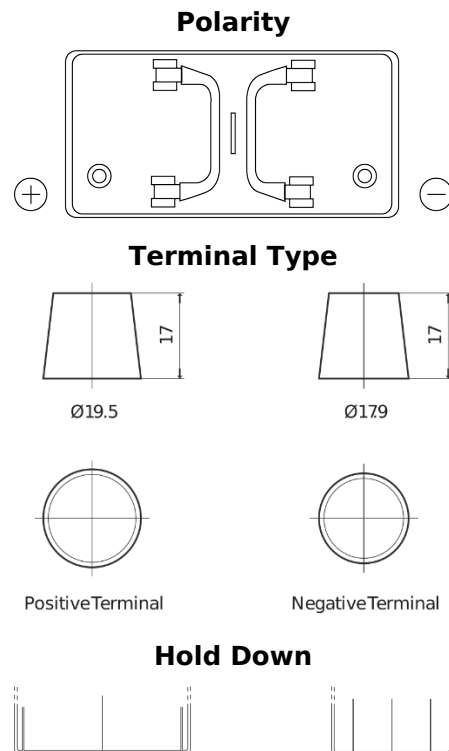

Product overview

Batteries for Trucks, Buses, Construction, Agriculture

PowerPRO EF1251

Part number	EF1251
Technology	Flooded
EAN/GTIN	3661024037952
Voltage	12 V
Capacity	125 Ah
CCA	850 A
Length	349 mm
Width	175 mm
Height	285 mm
Box size	D03
Polarity	ETN 1
Terminal Type	EN taper post
Hold Down	B0
Weights (subject of variation)	31.00 kg