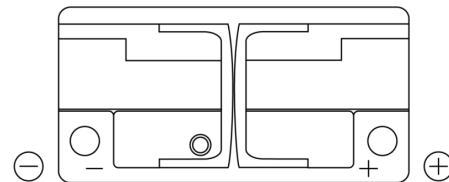

Product overview

Batteries for Cars

Excell EB1100

Part number	EB1100
Technology	Flooded
EAN/GTIN	3661024036238
Voltage	12 V
Capacity	110.0 Ah
CCA	850 A
Length	392 mm
Width	175 mm
Height	190 mm
Box size	L06
Polarity	ETN 0
Terminal Type	EN taper post
Hold Down	B13
Weights (subject of variation)	26.30 kg

Polarity

Terminal Type

Positive Terminal

Negative Terminal

Hold Down

Design, features and specifications are subject to change without notice. We disclaim any representation or warranty, express or implied, concerning the data or recommendations, and in no event shall be liable for any loss or damage claimed to have arisen as a result. Some products may not be available in your local market.