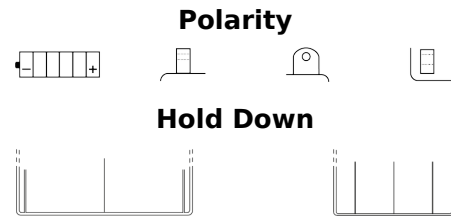

**Product overview**

Batteries for Motorcycles, ATVs, Snowmobiles, Garden

**Conventional 12N24-3A**

Part number	12N24-3A
Technology	Flooded
EAN/GTIN	3661024033541
Voltage	12 V
Capacity	24.0 Ah
CCA	220 A
Length	185 mm
Width	125 mm
Height	175 mm
Box size	C67
Polarity	ETN 0
Terminal Type	M03
Hold Down	B0
Weights (subject of variation)	8.00 kg