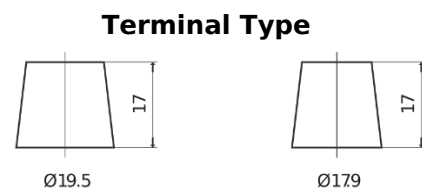

Product overview

Batteries for Trucks, Buses, Construction, Agriculture

PowerPRO EF1250

Part number	EF1250
Technology	Flooded
EAN/GTIN	3661024037945
Voltage	12 V
Capacity	125 Ah
CCA	850 A
Length	349 mm
Width	175 mm
Height	285 mm
Box size	D03
Polarity	ETN 0
Terminal Type	EN taper post
Hold Down	B0
Weights (subject of variation)	31.00 kg