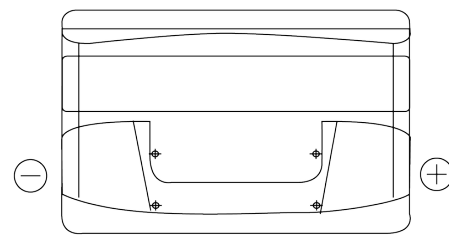

Product overview

Batteries for Cars

Excell EB1000

| | |
|--------------------------------|---------------|
| Part number | EB1000 |
| Technology | Flooded |
| EAN/GTIN | 3661024034715 |
| Voltage | 12 V |
| Capacity | 100.0 Ah |
| CCA | 720 A |
| Length | 315 mm |
| Width | 175 mm |
| Height | 205 mm |
| Box size | LH4 |
| Polarity | ETN 0 |
| Terminal Type | EN taper post |
| Hold Down | B13 |
| Weights (subject of variation) | 21.90 kg |

Polarity

Terminal Type

Positive Terminal

Negative Terminal

Hold Down

Design, features and specifications are subject to change without notice. We disclaim any representation or warranty, express or implied, concerning the data or recommendations, and in no event shall be liable for any loss or damage claimed to have arisen as a result. Some products may not be available in your local market.