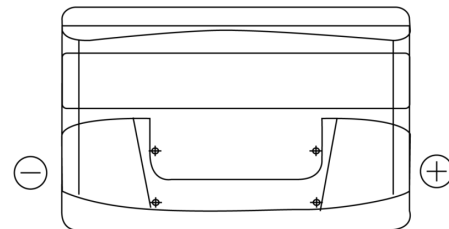

**Product overview**

Batteries for Cars

**Excell EB1000**

Part number	EB1000
Technology	Flooded
EAN/GTIN	3661024034715
Voltage	12 V
Capacity	100.0 Ah
CCA	720 A
Length	315 mm
Width	175 mm
Height	205 mm
Box size	LH4
Polarity	ETN 0
Terminal Type	EN taper post
Hold Down	B13
Weights (subject of variation)	21.90 kg

**Polarity**

**Terminal Type**

**Hold Down**

Design, features and specifications are subject to change without notice. We disclaim any representation or warranty, express or implied, concerning the data or recommendations, and in no event shall be liable for any loss or damage claimed to have arisen as a result. Some products may not be available in your local market.