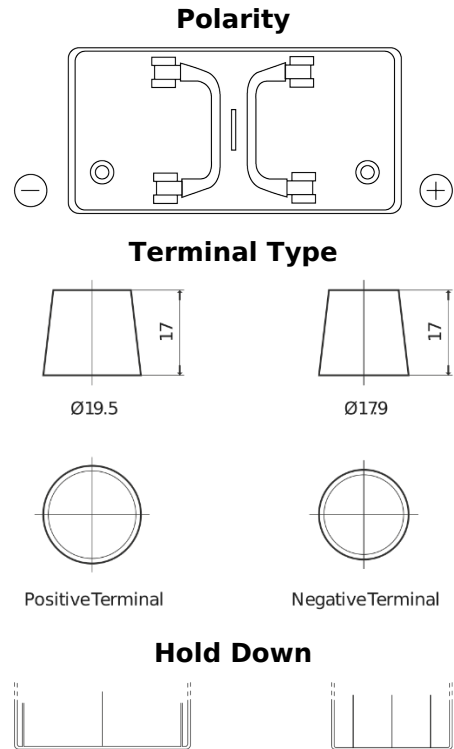

**Product overview**

Batteries for Trucks, Buses, Construction, Agriculture

**PowerPRO EF1250**

Part number	EF1250
Technology	Flooded
EAN/GTIN	3661024037945
Voltage	12 V
Capacity	125 Ah
CCA	850 A
Length	349 mm
Width	175 mm
Height	285 mm
Box size	D03
Polarity	ETN 0
Terminal Type	EN taper post
Hold Down	B0
Weights (subject of variation)	31.00 kg