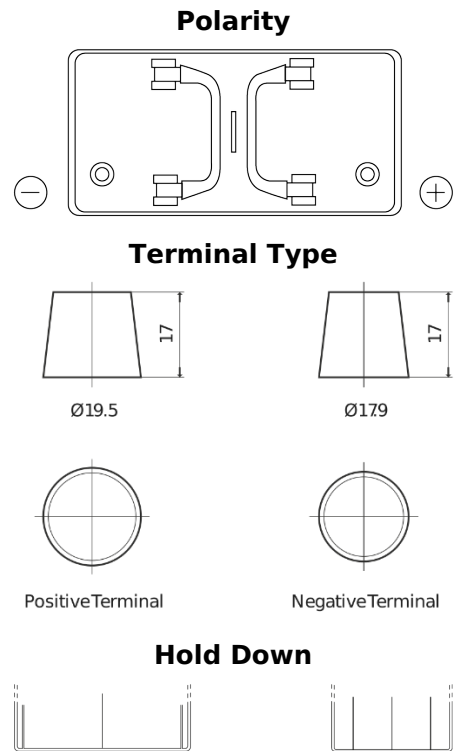

Product overview

Batteries for Trucks, Buses, Construction, Agriculture

PowerPRO CF1250

Part number	CF1250
Technology	Flooded
EAN/GTIN	3661024017060
Voltage	12 V
Capacity	125 Ah
CCA	850 A
Length	349 mm
Width	175 mm
Height	285 mm
Box size	D03
Polarity	ETN 0
Terminal Type	EN taper post
Hold Down	B0
Weights (subject of variation)	31.00 kg