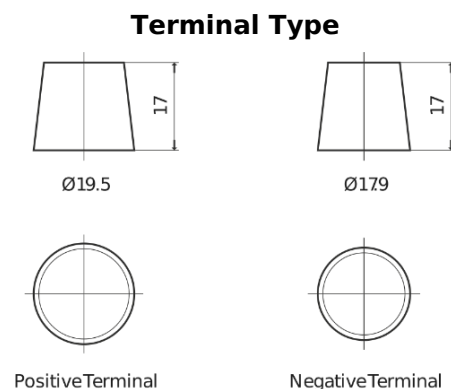

**Product overview**

Batteries for Cars

**Premium EA955**

Part number	EA955
Technology	Flooded
EAN/GTIN	3661024034197
Voltage	12 V
Capacity	95.0 Ah
CCA	800 A
Length	306 mm
Width	173 mm
Height	222 mm
Box size	D31
Polarity	ETN 1
Terminal Type	EN taper post
Hold Down	Korean B1
Weights (subject of variation)	21.40 kg