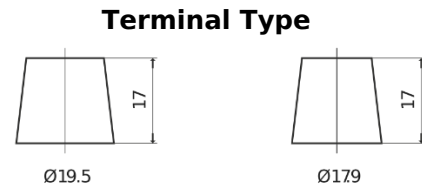

**Product overview**

Batteries for Cars

**Premium EA954**

Part number	EA954
Technology	Flooded
EAN/GTIN	3661024034180
Voltage	12 V
Capacity	95.0 Ah
CCA	800 A
Length	306 mm
Width	173 mm
Height	222 mm
Box size	D31
Polarity	ETN 0
Terminal Type	EN taper post
Hold Down	Korean B1
Weights (subject of variation)	21.40 kg