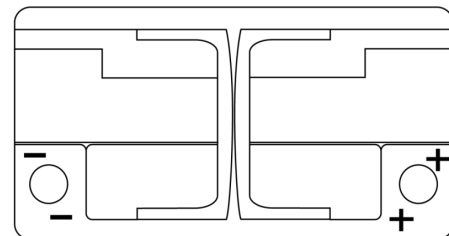

Product overview

Batteries for Cars

Premium EA900

Part number	EA900
Technology	Flooded
EAN/GTIN	3661024036450
Voltage	12 V
Capacity	90.0 Ah
CCA	720 A
Length	315 mm
Width	175 mm
Height	190 mm
Box size	L04
Polarity	ETN 0
Terminal Type	EN taper post
Hold Down	B13
Weights (subject of variation)	19.70 kg

Polarity

Terminal Type

Positive Terminal

Negative Terminal

Hold Down

Design, features and specifications are subject to change without notice. We disclaim any representation or warranty, express or implied, concerning the data or recommendations, and in no event shall be liable for any loss or damage claimed to have arisen as a result. Some products may not be available in your local market.