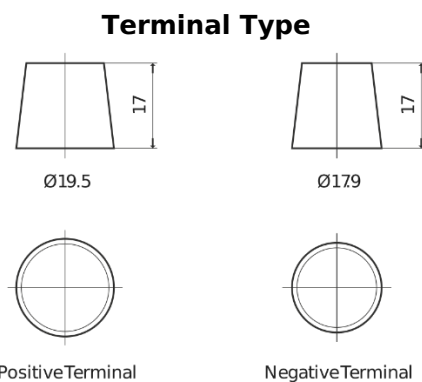

Product overview

Batteries for Marine and Leisure

Dual ER600

Part number	ER600
Technology	Flooded
EAN/GTIN	3661024037969
Voltage	12 V
Capacity	120 Ah
CCA	800 A
Length	349 mm
Width	175 mm
Height	285 mm
Box size	D03
Polarity	ETN 1
Terminal Type	EN taper post
Hold Down	B0
Weights (subject of variation)	31.40 kg