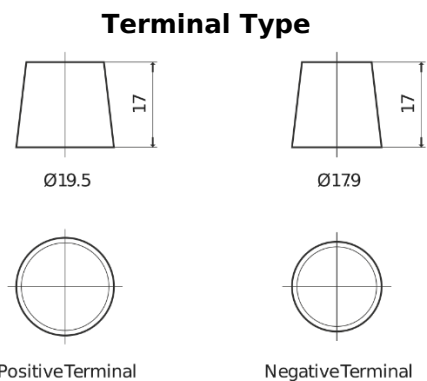

**Product overview**

Batteries for Marine and Leisure

**Dual ER600**

Part number	ER600
Technology	Flooded
EAN/GTIN	3661024037969
Voltage	12 V
Capacity	120 Ah
CCA	800 A
Length	349 mm
Width	175 mm
Height	285 mm
Box size	D03
Polarity	ETN 1
Terminal Type	EN taper post
Hold Down	B0
Weights (subject of variation)	31.40 kg