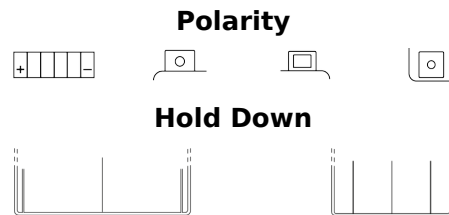

**Product overview**

Batteries for Motorcycles, ATVs, Snowmobiles, Garden

**AGM Ready AGM12-15**

Part number	AGM12-15
Technology	AGM
EAN/GTIN	3661024038133
Voltage	12 V
Capacity	14.0 Ah
CCA	215 A
Length	150 mm
Width	90 mm
Height	160 mm
Box size	C57
Polarity	ETN 1
Terminal Type	M04
Hold Down	B0
Weights (subject of variation)	5.00 kg