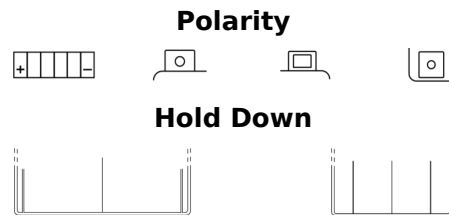

**Product overview**

Batteries for Motorcycles, ATVs, Snowmobiles, Garden

**AGM Ready AGM12-15**

Part number	AGM12-15
Technology	AGM
EAN/GTIN	3661024038133
Voltage	12 V
Capacity	14.0 Ah
CCA	215 A
Length	150 mm
Width	90 mm
Height	160 mm
Box size	C57
Polarity	ETN 1
Terminal Type	M04
Hold Down	B0
Weights (subject of variation)	5.00 kg