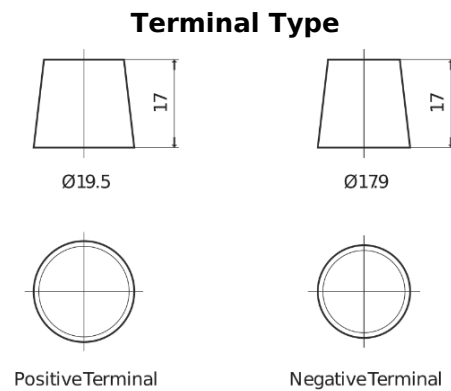

Product overview

Batteries for Cars

Premium EA654

Part number	EA654
Technology	Flooded
EAN/GTIN	3661024034142
Voltage	12 V
Capacity	65.0 Ah
CCA	580 A
Length	230 mm
Width	173 mm
Height	222 mm
Box size	D23
Polarity	ETN 0
Terminal Type	EN taper post
Hold Down	Korean B1
Weights (subject of variation)	16.00 kg