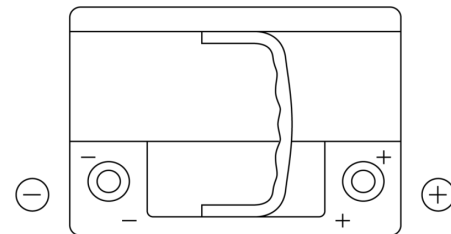

**Product overview**

Batteries for Cars

**Premium EA640**

Part number	EA640
Technology	Flooded
EAN/GTIN	3661024034227
Voltage	12 V
Capacity	64.0 Ah
CCA	640 A
Length	242 mm
Width	175 mm
Height	190 mm
Box size	L02
Polarity	ETN 0
Terminal Type	EN taper post
Hold Down	B13
Weights (subject of variation)	14.90 kg

**Polarity**

**Terminal Type**

Positive Terminal

Negative Terminal

**Hold Down**

Design, features and specifications are subject to change without notice. We disclaim any representation or warranty, express or implied, concerning the data or recommendations, and in no event shall be liable for any loss or damage claimed to have arisen as a result. Some products may not be available in your local market.