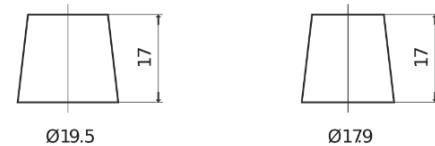

**Product overview**

Batteries for Cars

**Premium EA640**

Part number	EA640
Technology	Flooded
EAN/GTIN	3661024034227
Voltage	12 V
Capacity	64.0 Ah
CCA	640 A
Length	242 mm
Width	175 mm
Height	190 mm
Box size	L02
Polarity	ETN 0
Terminal Type	EN taper post
Hold Down	B13
Weights (subject of variation)	14.90 kg

**Polarity**

**Terminal Type**

Positive Terminal

Negative Terminal

**Hold Down**

Design, features and specifications are subject to change without notice. We disclaim any representation or warranty, express or implied, concerning the data or recommendations, and in no event shall be liable for any loss or damage claimed to have arisen as a result. Some products may not be available in your local market.