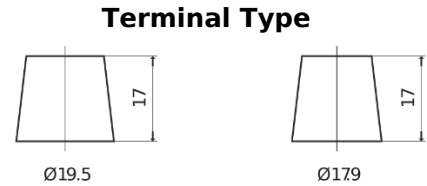

**Product overview**

Batteries for Marine and Leisure

**Equipment GEL ES1300**

Part number	ES1300
Technology	GEL
EAN/GTIN	3661024035781
Voltage	12 V
Capacity	120 Ah
Watt hour	1300 Wh
Length	345 mm
Width	171 mm
Height	283 mm
Box size	D03
Polarity	ETN 0
Terminal Type	EN taper post
Hold Down	B0
Weights (subject of variation)	37.50 kg