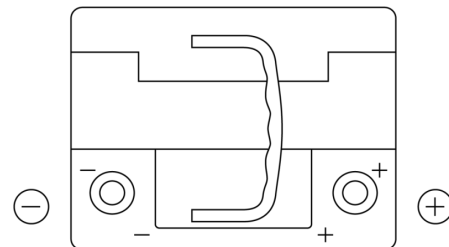

**Product overview**

Batteries for Cars

**Premium EA530**

|                                |               |
|--------------------------------|---------------|
| Part number                    | EA530         |
| Technology                     | Flooded       |
| EAN/GTIN                       | 3661024034203 |
| Voltage                        | 12 V          |
| Capacity                       | 53.0 Ah       |
| CCA                            | 540 A         |
| Length                         | 207 mm        |
| Width                          | 175 mm        |
| Height                         | 190 mm        |
| Box size                       | L01           |
| Polarity                       | ETN 0         |
| Terminal Type                  | EN taper post |
| Hold Down                      | B13           |
| Weights (subject of variation) | 12.70 kg      |

**Polarity**

**Terminal Type**

Positive Terminal

Negative Terminal

**Hold Down**

Design, features and specifications are subject to change without notice. We disclaim any representation or warranty, express or implied, concerning the data or recommendations, and in no event shall be liable for any loss or damage claimed to have arisen as a result. Some products may not be available in your local market.