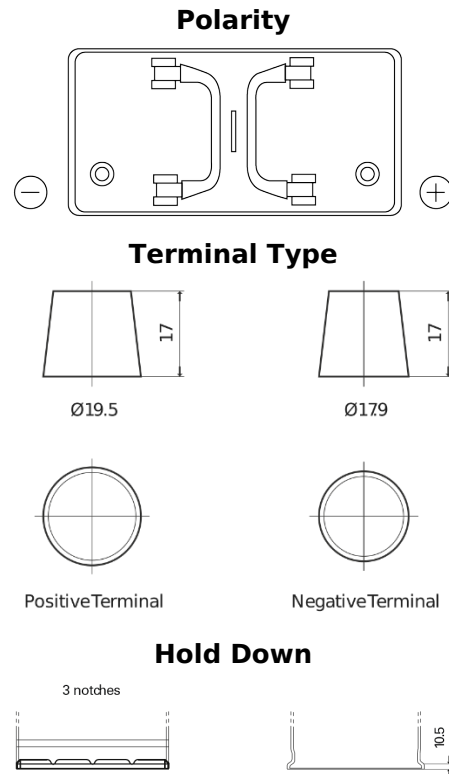

Product overview

Batteries for Trucks, Buses, Construction, Agriculture

PowerPRO EF1202

Part number	EF1202
Technology	Flooded
EAN/GTIN	3661024035279
Voltage	12 V
Capacity	120 Ah
CCA	870 A
Length	349 mm
Width	175 mm
Height	235 mm
Box size	D02
Polarity	ETN 0
Terminal Type	EN taper post
Hold Down	B1
Weights (subject of variation)	27.50 kg