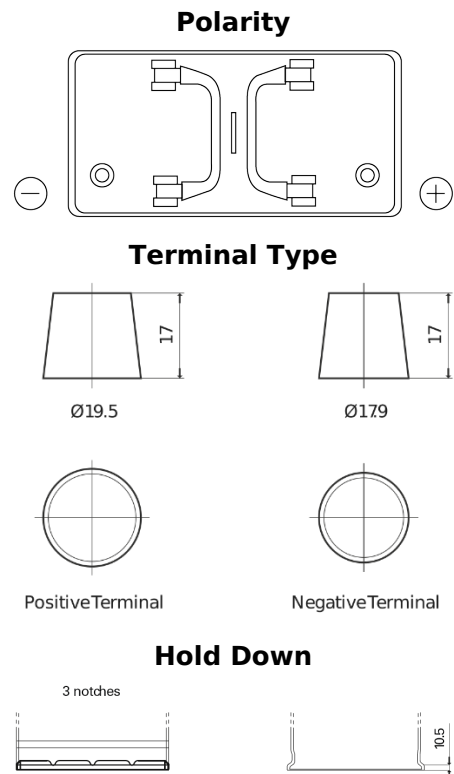

**Product overview**

Batteries for Trucks, Buses, Construction, Agriculture

**PowerPRO EF1202**

Part number	EF1202
Technology	Flooded
EAN/GTIN	3661024035279
Voltage	12 V
Capacity	120 Ah
CCA	870 A
Length	349 mm
Width	175 mm
Height	235 mm
Box size	D02
Polarity	ETN 0
Terminal Type	EN taper post
Hold Down	B1
Weights (subject of variation)	27.50 kg