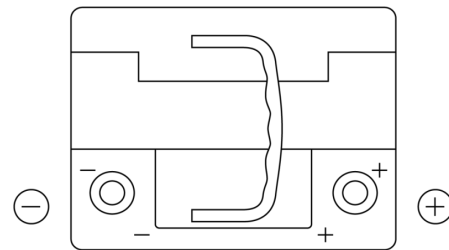

**Product overview**

Batteries for Cars

**Premium EA472**

Part number	EA472
Technology	Flooded
EAN/GTIN	3661024034265
Voltage	12 V
Capacity	47.0 Ah
CCA	450 A
Length	207 mm
Width	175 mm
Height	175 mm
Box size	LB1
Polarity	ETN 0
Terminal Type	EN taper post
Hold Down	B13
Weights (subject of variation)	11.40 kg

**Polarity**

**Terminal Type**

Positive Terminal

Negative Terminal

**Hold Down**

Design, features and specifications are subject to change without notice. We disclaim any representation or warranty, express or implied, concerning the data or recommendations, and in no event shall be liable for any loss or damage claimed to have arisen as a result. Some products may not be available in your local market.