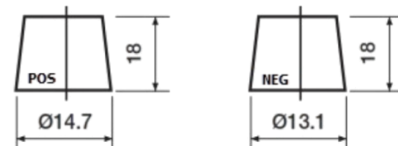

**Product overview**

Batteries for Cars

**Premium EA456**

Part number	EA456
Technology	Flooded
EAN/GTIN	3661024034128
Voltage	12 V
Capacity	45.0 Ah
CCA	390 A
Length	237 mm
Width	127 mm
Height	227 mm
Box size	B24
Polarity	ETN 0
Terminal Type	JIS taper post
Hold Down	B1
Weights (subject of variation)	11.80 kg

**Polarity**

**Terminal Type**

Remove T1 adapter for T3

**Hold Down**

Design, features and specifications are subject to change without notice. We disclaim any representation or warranty, express or implied, concerning the data or recommendations, and in no event shall be liable for any loss or damage claimed to have arisen as a result. Some products may not be available in your local market.