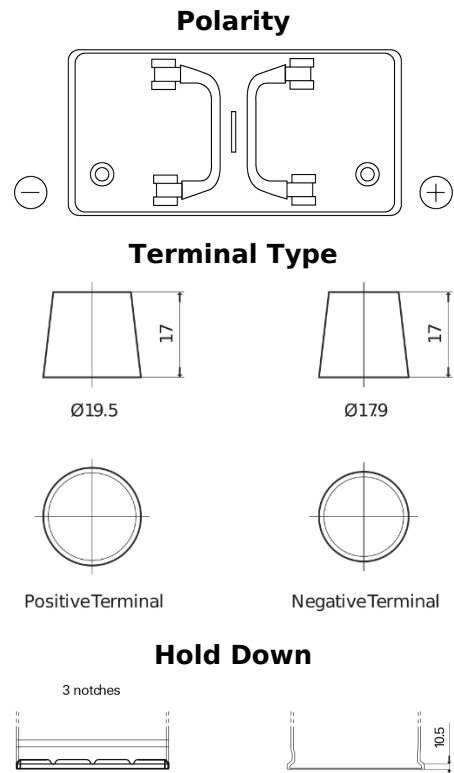

Product overview

Batteries for Trucks, Buses, Construction, Agriculture

PowerPRO CF1202

| | |
|--------------------------------|---------------|
| Part number | CF1202 |
| Technology | Flooded |
| EAN/GTIN | 3661024015271 |
| Voltage | 12 V |
| Capacity | 120 Ah |
| CCA | 870 A |
| Length | 349 mm |
| Width | 175 mm |
| Height | 235 mm |
| Box size | D02 |
| Polarity | ETN 0 |
| Terminal Type | EN taper post |
| Hold Down | B1 |
| Weights (subject of variation) | 27.50 kg |