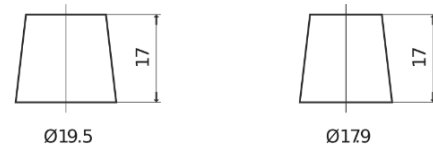

**Product overview**

Batteries for Cars

**Premium EA1050**

Part number	EA1050
Technology	Flooded
EAN/GTIN	3661024034302
Voltage	12 V
Capacity	105.0 Ah
CCA	850 A
Length	315 mm
Width	175 mm
Height	205 mm
Box size	LH4
Polarity	ETN 0
Terminal Type	EN taper post
Hold Down	B13
Weights (subject of variation)	23.10 kg

**Polarity**

**Terminal Type**

Positive Terminal

Negative Terminal

**Hold Down**

Design, features and specifications are subject to change without notice. We disclaim any representation or warranty, express or implied, concerning the data or recommendations, and in no event shall be liable for any loss or damage claimed to have arisen as a result. Some products may not be available in your local market.