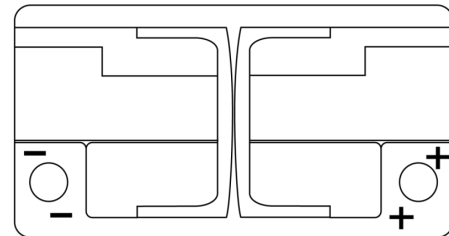

**Product overview**

Batteries for Cars

**Premium EA1050**

Part number	EA1050
Technology	Flooded
EAN/GTIN	3661024034302
Voltage	12 V
Capacity	105.0 Ah
CCA	850 A
Length	315 mm
Width	175 mm
Height	205 mm
Box size	LH4
Polarity	ETN 0
Terminal Type	EN taper post
Hold Down	B13
Weights (subject of variation)	23.10 kg

**Polarity**

**Terminal Type**

Positive Terminal

Negative Terminal

**Hold Down**

Design, features and specifications are subject to change without notice. We disclaim any representation or warranty, express or implied, concerning the data or recommendations, and in no event shall be liable for any loss or damage claimed to have arisen as a result. Some products may not be available in your local market.