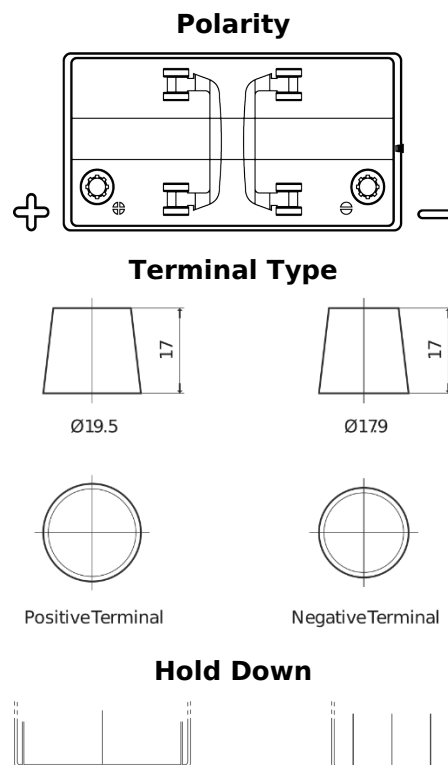

Product overview

Batteries for Marine and Leisure

Dual ER550

Part number	ER550
Technology	Flooded
EAN/GTIN	3661024035989
Voltage	12 V
Capacity	115 Ah
CCA	760 A
Watt hour	550 Wh
Length	349 mm
Width	175 mm
Height	235 mm
Box size	D02
Polarity	ETN 1
Terminal Type	EN taper post
Hold Down	B0
Weights (subject of variation)	27.80 kg