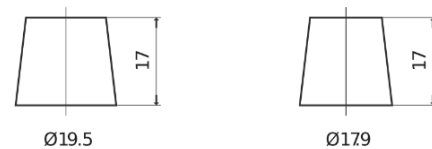

**Product overview**

Batteries for Cars

**Premium EA1000**

Part number	EA1000
Technology	Flooded
EAN/GTIN	3661024034258
Voltage	12 V
Capacity	100.0 Ah
CCA	900 A
Length	353 mm
Width	175 mm
Height	190 mm
Box size	L05
Polarity	ETN 0
Terminal Type	EN taper post
Hold Down	B13
Weights (subject of variation)	22.60 kg

**Polarity**

**Terminal Type**

Positive Terminal

Negative Terminal

**Hold Down**

Design, features and specifications are subject to change without notice. We disclaim any representation or warranty, express or implied, concerning the data or recommendations, and in no event shall be liable for any loss or damage claimed to have arisen as a result. Some products may not be available in your local market.