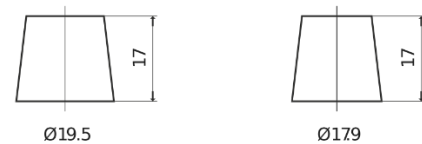

**Product overview**

Batteries for Cars

**Premium EA1000**

Part number	EA1000
Technology	Flooded
EAN/GTIN	3661024034258
Voltage	12 V
Capacity	100.0 Ah
CCA	900 A
Length	353 mm
Width	175 mm
Height	190 mm
Box size	L05
Polarity	ETN 0
Terminal Type	EN taper post
Hold Down	B13
Weights (subject of variation)	22.60 kg

**Polarity**

**Terminal Type**

Positive Terminal

Negative Terminal

**Hold Down**

Design, features and specifications are subject to change without notice. We disclaim any representation or warranty, express or implied, concerning the data or recommendations, and in no event shall be liable for any loss or damage claimed to have arisen as a result. Some products may not be available in your local market.